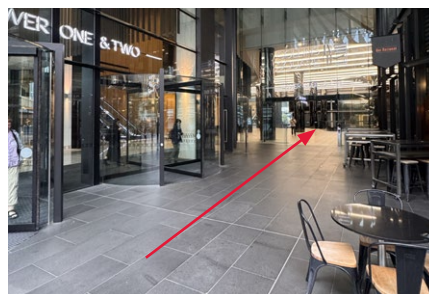

Secure Parking
700 Collins Street,
Melbourne
via Mayfield Place
Scan the QR code to
find the location on
Google Maps.

1.
Turn into Mayfield Place to access
700 Collins Street.

2.
Drive up to Level 4 and park in your
allocated bay.

3.
The bays are on your right as you turn left
from the ramp to Level 4, numbered 68 to 73.

4.
Once parked, follow the signs to the lift.
Exit the building.

5.
Make your way to Collins Street.

6.
Cross Collins Street at the tram stop
directly opposite.

7.
Walk towards the yellow structure and
continue left towards Collins Square entrance.

8.
Continue past the entrances to Tower One
and Tower Two.

9.
Continue through the main entrance.

9.
Turn right and you will see the Simonds
Gallery entrance.

10.
Step inside and begin your Gallery
experience.

If you're taking the train or tram...

Getting to the Simonds Gallery Showroom at Collins Square is easy.

Arriving by train? Step off at Southern Cross Station and enjoy a short walk along Collins Street.