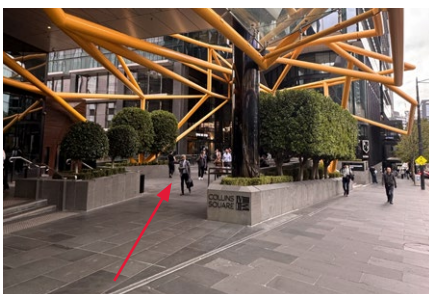

Collins Square

Level B, 727 Collins Street,
Docklands VIC.

Scan the QR code
Find our location on
Google Maps.

SIMONDS

If you're driving...

We've got complementary carpark, to access the carpark please use the provided PIN code to access the car park, this is done by inputting the advised 6 digit pin-code and pressing enter.

Secure Parking
700 Collins Street,
Melbourne
via Mayfield Place
Scan the QR code to
find the location on
Google Maps.

1.
Turn into Mayfield Place to access
700 Collins Street.

2.
Drive up to Level 4 and park in your
allocated bay.

3.
The bays are on your right as you turn left
from the ramp to Level 4, numbered 68 to 73.

4.
Once parked, follow the signs to the lift.
Exit the building.

5.
Make your way to Collins Street.

6.
Cross Collins Street at the tram stop
directly opposite.

7.
Walk towards the yellow structure and
continue left towards Collins Square entrance.

8.
Continue past the entrances to Tower One
and Tower Two.

9.
Continue through the main entrance.

9.
Turn right and you will see the Simonds
Gallery entrance.