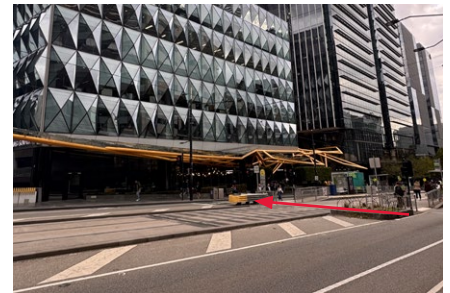

Collins Square

Level B, 727 Collins Street,
Docklands VIC.

Scan the QR code
Find our location on
Google Maps.

SIMONDS

If you're driving...

We've got complementary carpark, to access the carpark please use the provided PIN code to access the car park, this is done by inputting the advised 6 digit pin-code and pressing enter.

Secure Parking
700 Collins Street,
Melbourne
via Mayfield Place
Scan the QR code to
find the location on
Google Maps.

1.
Turn into Mayfield Place to access
700 Collins Street.

2.
Drive up to Level 4 and park in your
allocated bay.

3.
The bays are on your right as you turn left
from the ramp to Level 4, numbered 68 to 73.

4.
Once parked, follow the signs to the lift.
Exit the building.

5.
Make your way to Collins Street.

6.
Cross Collins Street at the tram stop
directly opposite.

7.
Walk towards the yellow structure and
continue left towards Collins Square entrance.

8.
Continue past the entrances to Tower One
and Tower Two.

9.
Continue through the main entrance.

9.
Turn right and you will see the Simonds
Gallery entrance.