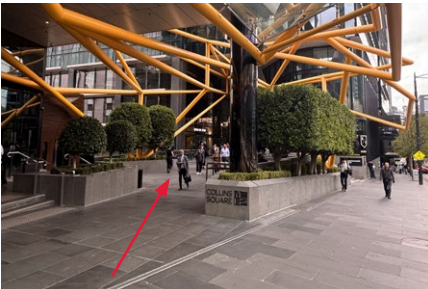

Collins Square

Level B, 727 Collins Street,
Docklands VIC.

Scan the QR code
Find our location on
Google Maps.

SIMONDS

If you're driving...

We've got complementary carpark, to access the carpark please use the provided PIN code to access the car park, this is done by inputting the advised 6 digit pin-code and pressing enter.

10.
Step inside and begin your Gallery
experience.

If you're taking the train or tram...

Getting to the Simonds Gallery Showroom at Collins Square is easy.

Arriving by train? Step off at Southern Cross Station and enjoy a short walk along Collins Street.

2.

Once outside, turn right and start walking west along Collins Street (towards Docklands).

3.

Cross Collins Street at the tram stop directly opposite.

4.

Walk towards the yellow structure and continue left towards Collins Square entrance.

5.

Continue past the entrances to Tower One and Tower Two.

6.

Continue through the main entrance.

7.

Turn right and you will see the Simonds Gallery entrance.

8.

Step inside and begin your Gallery experience.