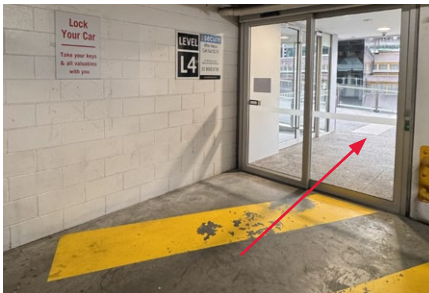

Secure Parking
700 Collins Street,
Melbourne
via Mayfield Place
Scan the QR code to
find the location on
Google Maps.

1.
Turn into Mayfield Place to access
700 Collins Street.

2.
Drive up to Level 4 and park in your
allocated bay.

3.
The bays are on your right as you turn left
from the ramp to Level 4, numbered 68 to 73.

4.
Once parked, follow the signs to the lift.
Exit the building.

5.
Make your way to Collins Street.

6.
Cross Collins Street at the tram stop
directly opposite.