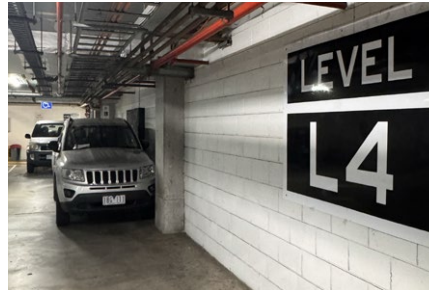

2.
  Drive up to Level 4 and park in your
  allocated bay.