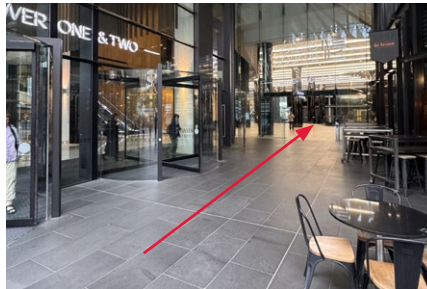

10.
Step inside and begin your Gallery
experience.

If you're taking the train or tram...

Getting to the Simonds Gallery Showroom at Collins Square is easy.

Arriving by train? Step off at Southern Cross Station and enjoy a short walk along Collins Street.

2.

Once outside, turn right and start walking west along Collins Street (towards Docklands).

3.

Cross Collins Street at the tram stop directly opposite.

4.

Walk towards the yellow structure and continue left towards Collins Square entrance.

5.

Continue past the entrances to Tower One and Tower Two.

6.

Continue through the main entrance.

7.

Turn right and you will see the Simonds Gallery entrance.

8.

Step inside and begin your Gallery experience.