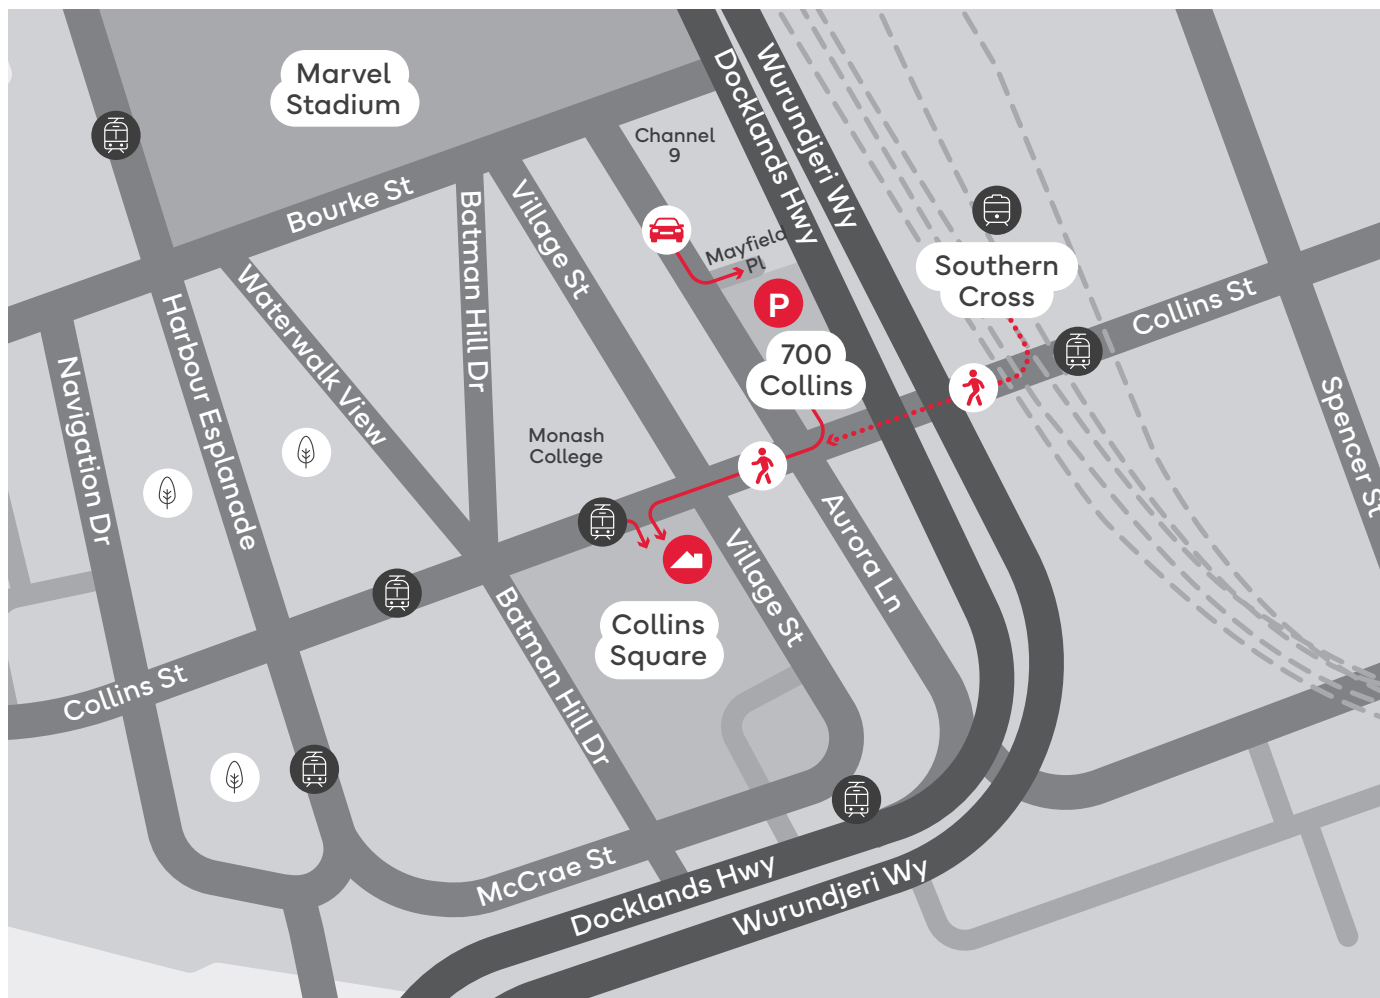

How to get to our Simonds Gallery Showroom?

Simonds Gallery Showroom

You're about to begin your selections journey at our Simonds Gallery Showroom, and we're here to make the experience as smooth and enjoyable as possible.

From the moment you start planning your visit, we want you to feel supported and confident every step of the way.

To help you prepare, we've made it easy to find us and plan your commute.

Our showroom is located within Collins Square at Docklands. We look forward to welcoming you and guiding you through your journey.

Collins Square

Level B, 727 Collins Street,
Docklands VIC.

Scan the QR code
Find our location on
Google Maps.

SIMONDS