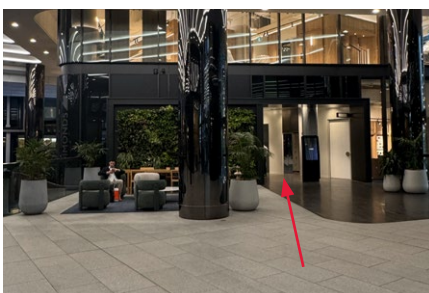

Collins Square

Level B, 727 Collins Street,
Docklands VIC.

Scan the QR code
Find our location on
Google Maps.

SIMONDS

If you're driving...

We've got complementary carpark, to access the carpark please use the provided PIN code to access the car park, this is done by inputting the advised 6 digit pin-code and pressing enter.

7.
Walk towards the yellow structure and
continue left towards Collins Square entrance.

8.
Continue past the entrances to Tower One
and Tower Two.

9.
Continue through the main entrance.

9.
Turn right and you will see the Simonds
Gallery entrance.

10.
Step inside and begin your Gallery
experience.

If you're taking the train or tram...

Getting to the Simonds Gallery Showroom at Collins Square is easy.

Arriving by train? Step off at Southern Cross Station and enjoy a short walk along Collins Street.